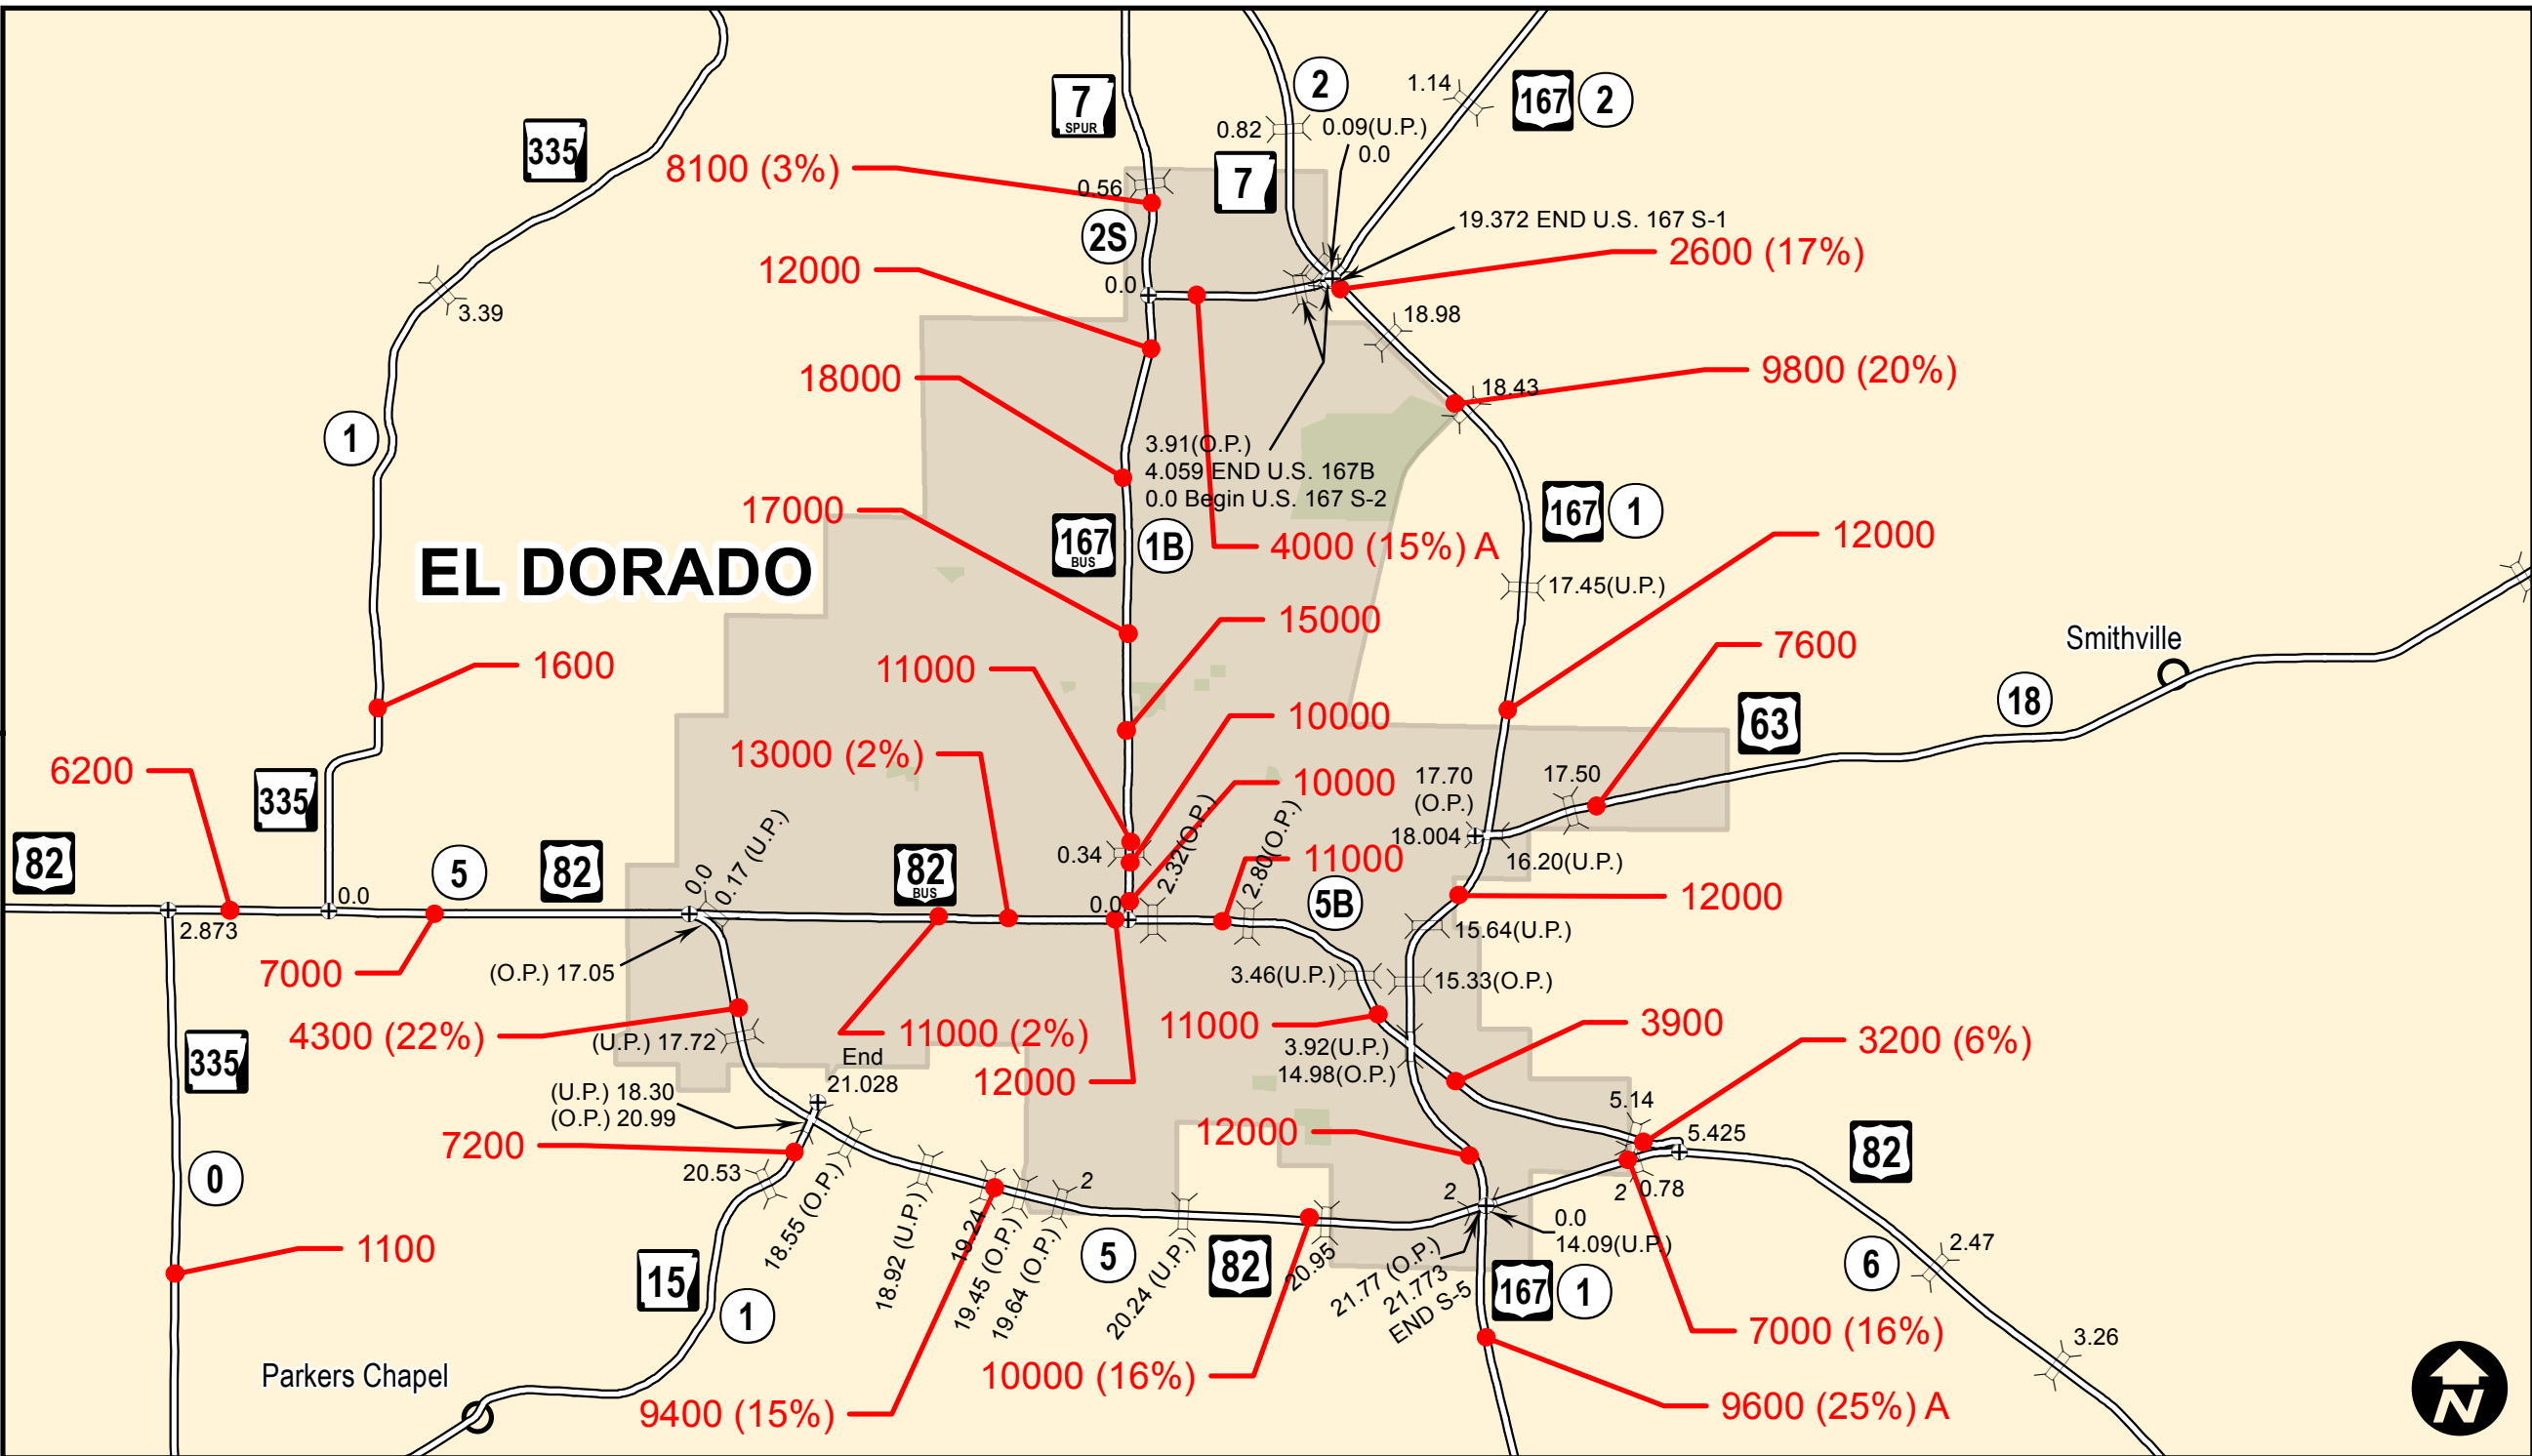

EL DORADO

LEGEND

A = AUTOMATIC (PERMANENT) TRAFFIC RECORDER LOCATION

2018 ANNUAL AVERAGE (TRUCK %)
 2017 ANNUAL AVERAGE (TRUCK %)
 DAILY TRAFFIC ESTIMATES